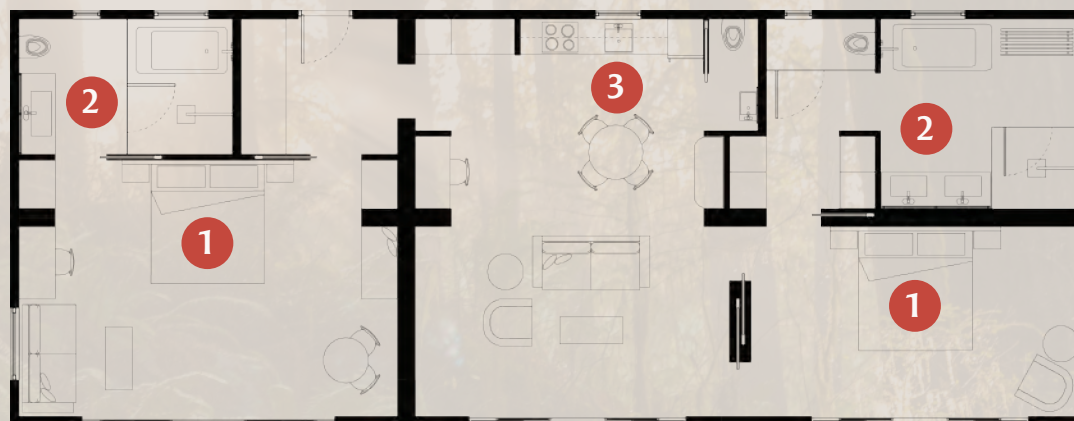

LARGER!

2-BEDROOM VILLA

Starting at
\$325,000.00 USD

1380 Sq Ft (60' x 23')

- 1 2x Bedrooms
- 2 Spa-Style Bathroom + Half Bath
- 3 Full Kitchen
- 4 Dual Sliding Patio Doors