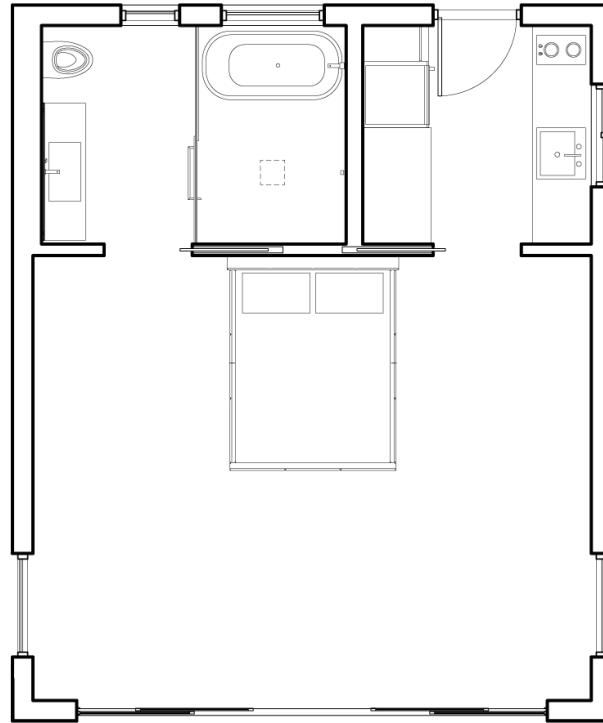

24' x 20' | 480 Sq Ft | 1x Living/Sleeping Space | 1x Spa-Style Bathrooms | Kitchenette

Exterior:

- Slatted Cypress Siding
- Double Sliding Patio Door
- Double-Paned Windows

Interior:

- 9' Living Area Ceilings
- Minisplit HVAC System
- On-Demand Hot Water Heater