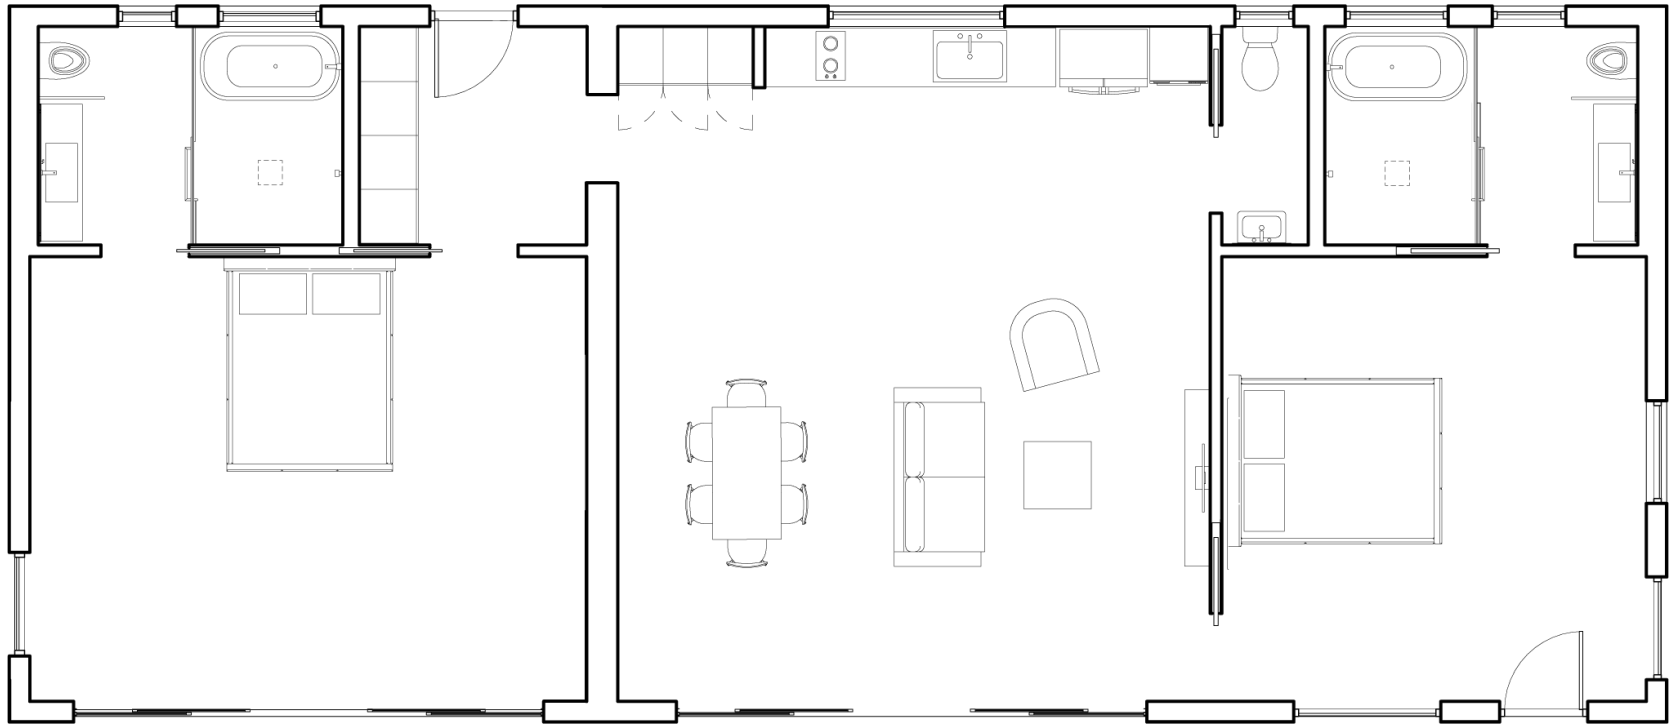

24' x 56' | 1344 Sq Ft | 2x Bedrooms | 2x Spa-Style Bathrooms | Full Kitchen

**Exterior:**

- Slatted Cypress Siding
- Double Sliding Patio Door
- Double-Paned Windows

**Interior:**

- 9' Living Area Ceilings
- Minisplit HVAC System
- On-Demand Hot Water Heater

**Bathroom:**

- Seamless Stone Wet Room
- Rain Shower
- Soaking Tub

**Kitchen:**

- Electric Cooktop
- Dishwasher
- Washer/Dryer Hookups