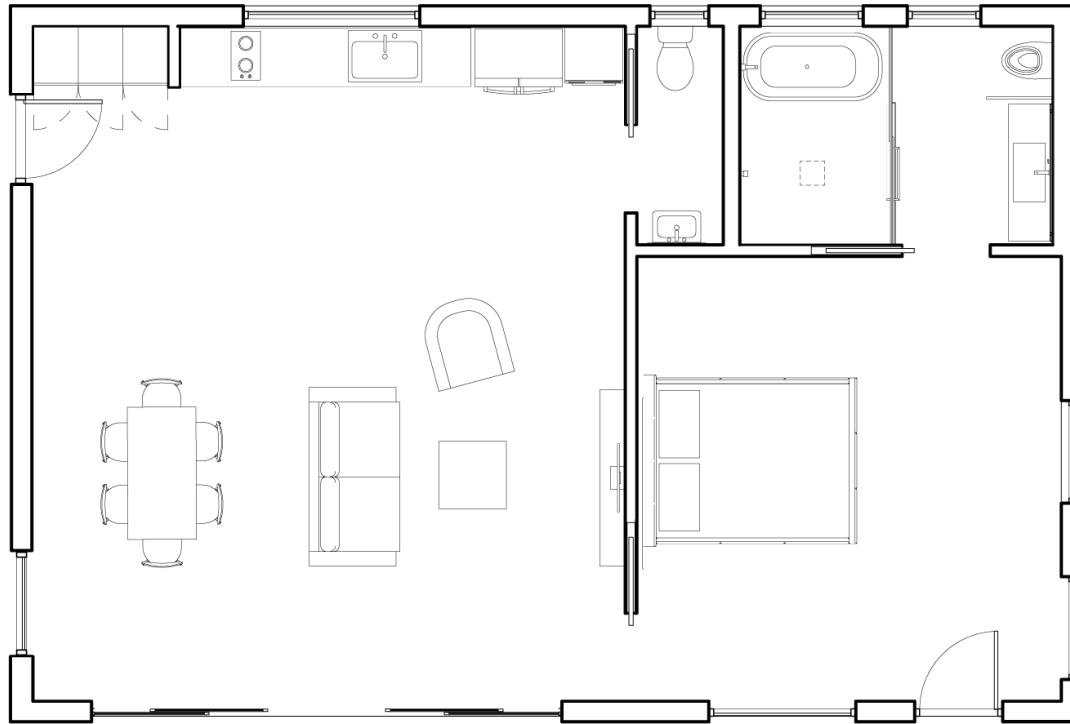

24' x 36' | 864 Sq Ft | 1x Bedroom | 1x Spa-Style Bathroom | Full Kitchen

Exterior:

- Slatted Cypress Siding
- Double Sliding Patio Door
- Double-Paned Windows

Interior:

- 9' Living Area Ceilings
- Minisplit HVAC System
- On-Demand Hot Water Heater

Bathroom:

- Seamless Stone Wet Room
- Rain Shower
- Soaking Tub

Kitchen:

- Electric Cooktop
- Dishwasher
- Washer/Dryer Hookups

*** Plans, materials, pricing, and delivery dates may be subject to change ***